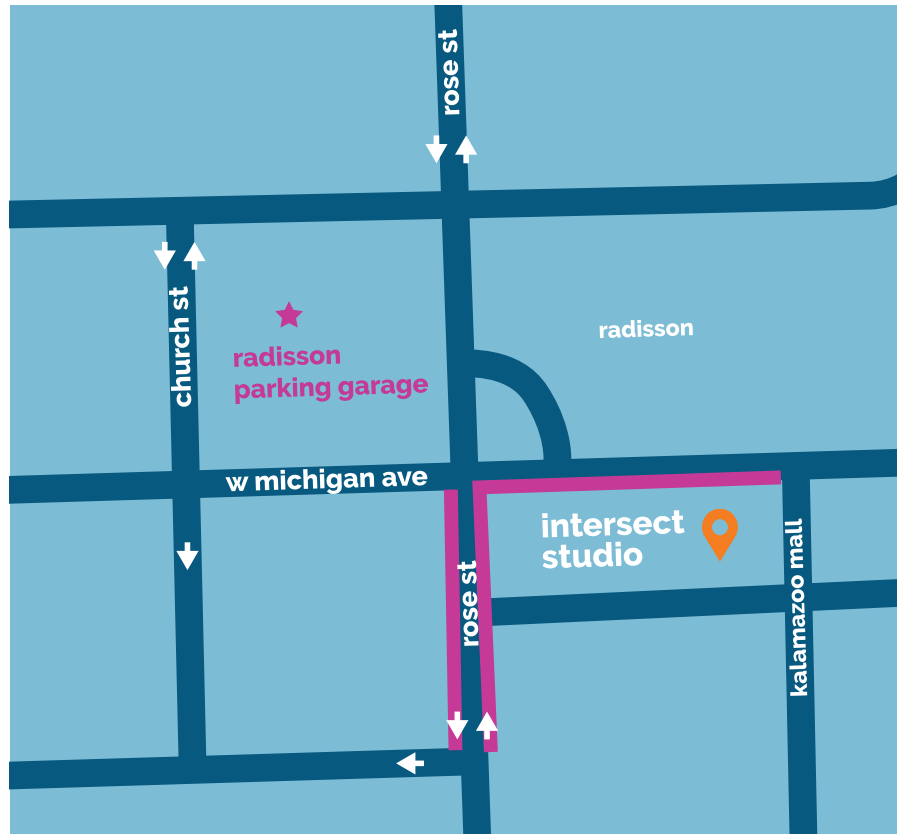

parking at the studio

Street Parking

90 minute metered parking spots are available on W Michigan Ave & Rose St.

Pay for street parking with ParkMobile app.

ParkMobile

Radisson Garage Parking

114 N Church St, Kalamazoo, MI 49007

entering the building

Once you arrive call our studio at **269-775-1114** and enter at the east lobby.

East Lobby / Preferred Entrance

Entrance located on W. Michigan Avenue.

West Lobby

Located on Rose street near Cairo Kitchen/Huntington Bank.

We will meet you at the elevators and let you up to the 15th floor.